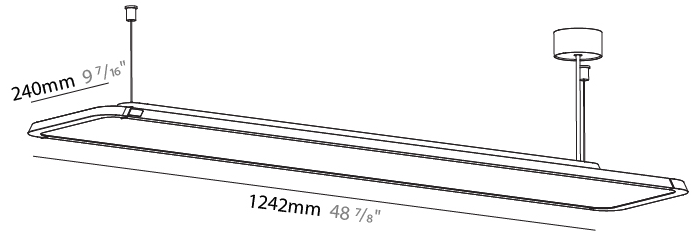

1. To build a product code in our configurator select the specify button on the base model # product page
2. To build a manual product code on this datasheet choose from the options listed below in blue font and add the suffix to the base model #

GENERAL

Series: Hadi
Subseries: Hadi-M Suspended
Brand: Prolicht
Division: Architectural
Mounting Type: Suspension
Mounting Location: Ceiling
Subcategory: Pendant

PHYSICAL

Shape: Rectangle
Length (mm): 1242
Length (in): 48 7/8
Width (mm): 240
Width (in): 9 7/16
Height (mm): 48
Height (in): 1 7/8
Light Distribution: Direct / Indirect
Fixture Finish: SSR / BKV / CWI / CRY / HAB / UFT / ITA / RUA / FTG / MYG / LOD / PUS / FRO / FUP / KIA / POP / BLS / SPG / MEY / GOH / GUM / CHC / COM / ABZ / JAG / OBR / MOS / ROR
Fixture Material: Extruded Aluminum / Steel
Cable Details: 2,000mm / 6,000mm Transparent Cable

ELECTRICAL

Lamp Type: LED (Zhaga Standard)
Input Wattage (W): 68.5
Total Output Wattage (W): 61.8
Dimming: Non-Dimmable
Driver Included: No
Driver Location: Integrated
Driver Type: Constant Current - Universal
Driver Class: Class 2
Input Voltage (V): 120 - 277
Upon Request: 0-10V Dimming

LED

Color Temperature (°K): 3000 / 3500 / 4000
Max. Delivered Lumen (lm): 7246 / 7230 / 7378
Nominal Lumen (lm): 8606 / 8687 / 8762
CRI: >90 CRI
Lamp Life (hrs): 50000

OPTICAL

RATINGS AND CERTIFICATIONS

Certified By: Certified for North American Standards
IP rating: IP20